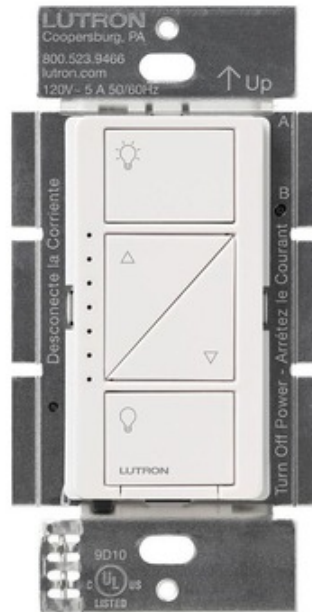

BRAND

Lutron

DESCRIPTION

The Caseta Wireless In-Wall Dimmer Pro allows for dimming of multiple load types, and when paired with Pico remote controls allows remote control from anywhere, both directly and remotely, using radio frequency (RF) technology. Works with compatible dimmable screw-in LEDs as well as incandescent, halogen, and halogen MLV loads (neutral wire required for MLV). Also compatible with dimmable ballasts. When used with the Lutron Smart Bridge or Smart Bridge Pro, the dimmer may be programmed via the Lutron app, incorporating lighting scenes, scheduling for daily events, and can be controlled from anywhere. Available in gloss finishes. Designer wall plate sold separately.

Shown in: White

SHADE COLOR	N/A
BODY FINISH	White
WATTAGE	N/A
DIMMER	N/A
DIMENSIONS	2.9"W x 4.7"H x 0.3"D
LAMP	N/A

SPEC # LUT832454

Front View

Side View

COMPANY

PROJECT

FIXTURE TYPE