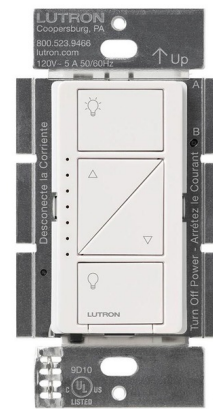

## Caseta Wireless In-Wall Dimmer Pro Switch By Lutron

### Description

The Caseta Wireless In-Wall Dimmer Pro allows for dimming of multiple load types, and when paired with Pico remote controls allows remote control from anywhere, both directly and remotely, using radio frequency (RF) technology. Works with compatible dimmable screw-in LEDs as well as incandescent, halogen, and halogen MLV loads (neutral wire required for MLV). Also compatible with dimmable ballasts. When used with the Lutron Smart Bridge or Smart Bridge Pro, the dimmer may be programmed via the Lutron app, incorporating lighting scenes, scheduling for daily events, and can be controlled from anywhere. Available in gloss finishes. Designer wall plate sold separately.

### Specifications

COLOR	N/A
BODY FINISH	White
WATTAGE	N/A
DIMMER	N/A
DIMENSIONS	2.9"W x 4.7"H x 0.3"D
BULB	N/A
COUNTRY OF ORIGIN	China

Shown in white

CLICK TO VIEW PRODUCT

Notes: