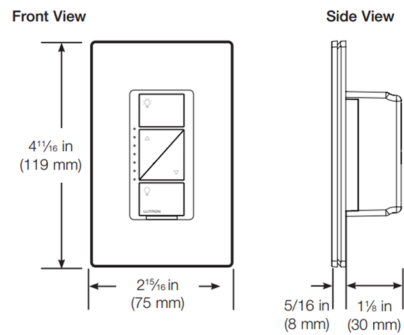

### Description

The Caseta Wireless In-Wall Dimmer Pro allows for dimming of multiple load types, and when paired with Pico remote controls allows remote control from anywhere, both directly and remotely, using radio frequency (RF) technology. Works with compatible dimmable screw-in LEDs as well as incandescent, halogen, and halogen MLV loads (neutral wire required for MLV). Also compatible with dimmable ballasts. When used with the Lutron Smart Bridge or Smart Bridge Pro, the dimmer may be programmed via the Lutron app, incorporating lighting scenes, scheduling for daily events, and can be controlled from anywhere. Available in gloss finishes. Designer wall plate sold separately.

### Specifications

COLOR	N/A
BODY FINISH	White
WATTAGE	N/A
DIMMER	N/A
DIMENSIONS	2.9"W x 4.7"H x 0.3"D
BULB	N/A
COUNTRY OF ORIGIN	China

Shown in white

CLICK TO VIEW PRODUCT

Notes: