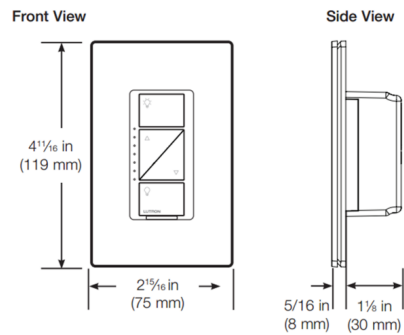

Description

The Caseta Wireless In-Wall Dimmer Pro allows for dimming of multiple load types, and when paired with Pico remote controls allows remote control from anywhere, both directly and remotely, using radio frequency (RF) technology. Works with compatible dimmable screw-in LEDs as well as incandescent, halogen, and halogen MLV loads (neutral wire required for MLV). Also compatible with dimmable ballasts. When used with the Lutron Smart Bridge or Smart Bridge Pro, the dimmer may be programmed via the Lutron app, incorporating lighting scenes, scheduling for daily events, and can be controlled from anywhere. Available in gloss finishes. Designer wall plate sold separately.

Specifications

COLOR	N/A
BODY FINISH	White
WATTAGE	N/A
DIMMER	N/A
DIMENSIONS	.2.9"W x 4.7"H x 0.3"D
BULB	N/A
COUNTRY OF ORIGIN	China

Shown in white

CLICK TO VIEW PRODUCT

Notes: