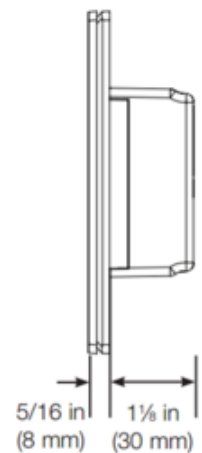

Shown in: White

SHADE COLOR	N/A
BODY FINISH	White
WATTAGE	N/A
DIMMER	N/A
DIMENSIONS	2.9"W x 4.7"H x 0.3"D
LAMP	N/A

SPEC # LUT832454

Front View

Side View

COMPANY

PROJECT

FIXTURE TYPE