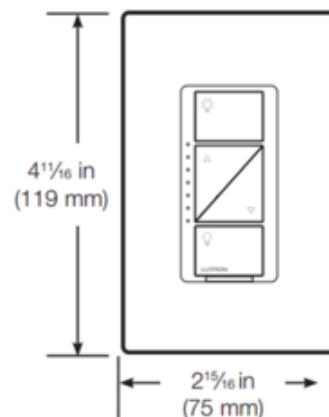

BRAND

Lutron

DESCRIPTION

The Caseta Wireless In-Wall Dimmer Pro allows for dimming of multiple load types, and when paired with Pico remote controls allows remote control from anywhere, both directly and remotely, using radio frequency (RF) technology. Works with compatible dimmable screw-in LEDs as well as incandescent, halogen, and halogen MLV loads (neutral wire required for MLV). Also compatible with dimmable ballasts. When used with the Lutron Smart Bridge or Smart Bridge Pro, the dimmer may be programmed via the Lutron app, incorporating lighting scenes, scheduling for daily events, and can be controlled from anywhere. Available in gloss finishes. Designer wall plate sold separately.

Shown in: White

SHADE COLOR	N/A
BODY FINISH	White
WATTAGE	N/A
DIMMER	N/A
DIMENSIONS	2.9"W x 4.7"H x 0.3"D
LAMP	N/A

SPEC # LUT832454

Front View

Side View

COMPANY

PROJECT

FIXTURE TYPE