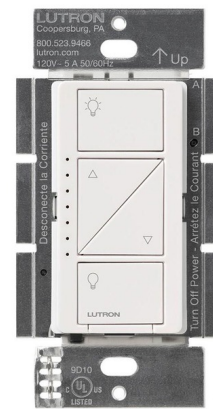

Lightology

lightology.com
866-954-4489
04-24-26

Project: _____
 Company: _____
 Location: _____ Fixture Type: _____
 SPEC #: **LUT832454**
 Approved On: _____ Approved By: _____

Caseta Wireless In-Wall Dimmer Pro Switch By Lutron

Description

The Caseta Wireless In-Wall Dimmer Pro allows for dimming of multiple load types, and when paired with Pico remote controls allows remote control from anywhere, both directly and remotely, using radio frequency (RF) technology. Works with compatible dimmable screw-in LEDs as well as incandescent, halogen, and halogen MLV loads (neutral wire required for MLV). Also compatible with dimmable ballasts. When used with the Lutron Smart Bridge or Smart Bridge Pro, the dimmer may be programmed via the Lutron app, incorporating lighting scenes, scheduling for daily events, and can be controlled from anywhere. Available in gloss finishes. Designer wall plate sold separately.

Specifications

COLOR	N/A
BODY FINISH	White
WATTAGE	N/A
DIMMER	N/A
DIMENSIONS	.2.9"W x 4.7"H x 0.3"D
BULB	N/A
COUNTRY OF ORIGIN	China

Shown in white

CLICK TO VIEW PRODUCT

Notes: