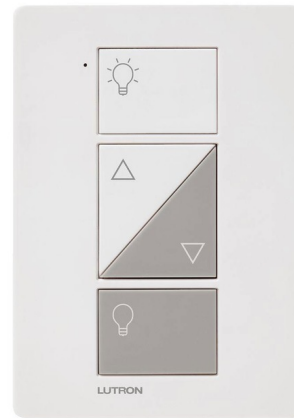

Lightology

lightology.com
866-954-4489
05-17-26

Project: _____

Company: _____

Location: _____ Fixture Type: _____

SPEC #: **LUT832455**

Approved On: _____ Approved By: _____

Caseta Wireless Plug-In Lamp Dimmer

By Lutron

Description

The Caseta Wireless Plug-In Lamp Dimmer controls lamp loads automatically through wireless sensors and wireless remote controls using radio frequency (RF) technology, offering extensive, portable control of your table and floor lamps. It simply plugs into any standard 3-prong electrical socket and offers two outlets for control of one lamp or two lamps simultaneously. Works with dimmable LEDs and CFLs as well as halogen and incandescent bulbs and allows remote control and occupancy/vacancy sensing when paired with wireless transmitting devices. Up to ten transmitting devices may be associated to each plug-in lamp dimmer. Available in gloss finish.

Shown in white

Specifications

COLOR	N/A
BODY FINISH	White
WATTAGE	N/A
DIMMER	N/A
DIMENSIONS	2.19"W x 3.13"H x 1.19"D
BULB	N/A
COUNTRY OF ORIGIN	China

CLICK TO VIEW PRODUCT

Notes: