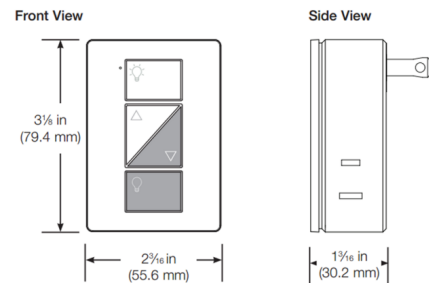

Shown in white

Specifications

COLOR	N/A
BODY FINISH	White
WATTAGE	N/A
DIMMER	N/A
DIMENSIONS	2.19"W x 3.13"H x 1.19"D
BULB	N/A
COUNTRY OF ORIGIN	China

CLICK TO VIEW PRODUCT

Notes: