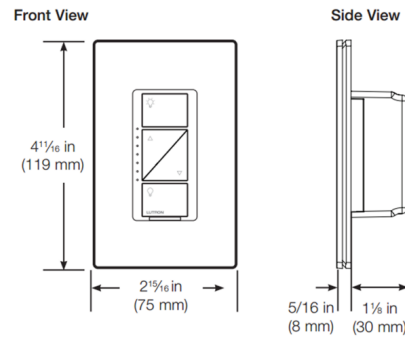

By Lutron

Description

The Caseta Wireless In-Wall ELV Plus Dimmer communicates with Radio Powr Savr sensors and Pico remote through radio frequency (RF). Neutral wire connection is required for all load types. Works with up to 500 watts of incandescent, halogen, or electronic low-voltage, 400 watts of magnetic low-voltage, and 250 watts of dimmable LED/CFL. Features a user defined one-touch preset (favorite) button. Works with Lutron Hi-Lume 1 percent 2-wire LED drivers (forward-phase only) and power interfaces (PHPM and GRX-TVI). Compatible with Lutron Smart Bridge which allows you to use your iPhone or iPad to remotely control lighting. Available in gloss finishes. Designer wall plate sold separately.

Shown in ivory

Specifications

COLOR	N/A
BODY FINISH	Ivory
WATTAGE	N/A
DIMMER	N/A
DIMENSIONS	2.9"W x 4.7"H x 1.13"D
BULB	N/A
COUNTRY OF ORIGIN	Mexico

CLICK TO VIEW PRODUCT

Notes: