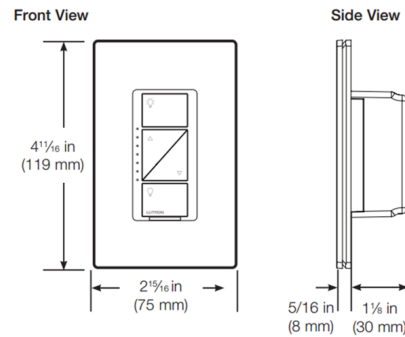

By Lutron

Description

The Caseta Wireless In-Wall ELV Plus Dimmer communicates with Radio Powr Savr sensors and Pico remote through radio frequency (RF). Neutral wire connection is required for all load types. Works with up to 500 watts of incandescent, halogen, or electronic low-voltage, 400 watts of magnetic low-voltage, and 250 watts of dimmable LED/CFL. Features a user defined one-touch preset (favorite) button. Works with Lutron Hi-Lume 1 percent 2-wire LED drivers (forward-phase only) and power interfaces (PHPM and GRX-TVI). Compatible with Lutron Smart Bridge which allows you to use your iPhone or iPad to remotely control lighting. Available in gloss finishes. Designer wall plate sold separately.

Shown in white

Specifications

COLOR	N/A
BODY FINISH	White
WATTAGE	N/A
DIMMER	N/A
DIMENSIONS	2.9"W x 4.7"H x 1.13"D
BULB	N/A
COUNTRY OF ORIGIN	Mexico

CLICK TO VIEW PRODUCT

Notes: