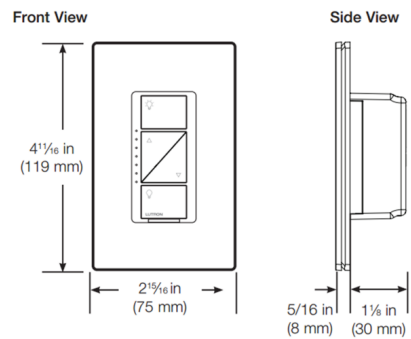

### Specifications

COLOR	N/A
BODY FINISH	White
WATTAGE	N/A
DIMMER	N/A
DIMENSIONS	2.9"W x 4.7"H x 1.13"D
BULB	N/A
COUNTRY OF ORIGIN	Mexico

CLICK TO VIEW PRODUCT

Notes: