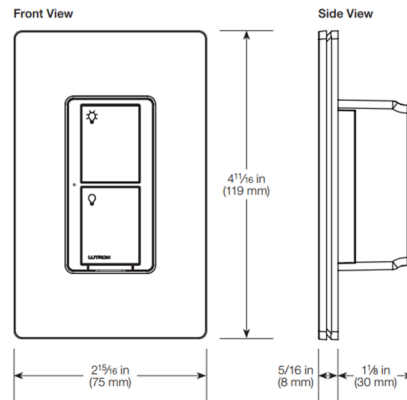

Lightology

lightology.com
866-954-4489
04-24-26

Project: _____
 Company: _____
 Location: _____ Fixture Type: _____
 SPEC #: **LUT832463**
 Approved On: _____ Approved By: _____

Caseta Wireless In-Wall 2-Wire Switch By Lutron

Description

The Caseta Wireless In-Wall 2-Wire 5 Amp Switch provides switching of multiple load types, and when paired with Pico remote controls allows wireless control from anywhere in the space. Uses radio frequency (RF) technology which enables wireless communication with Pico remote controls and the Lutron Smart Bridge and Smart Bridge Pro. Communicates with Lutron Radio Powr Savr T occupancy and vacancy sensors in a standalone application. Available in gloss finishes. Designer wall plate sold separately.

Shown in white

Specifications

COLOR	N/A
BODY FINISH	White
WATTAGE	N/A
DIMMER	N/A
DIMENSIONS	2.9"W x 4.7"H x 1.13"D
BULB	N/A
COUNTRY OF ORIGIN	China

CLICK TO VIEW PRODUCT

Notes: