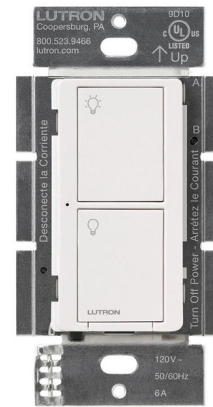

Lightology

lightology.com
866-954-4489
04-24-26

Project: _____
 Company: _____
 Location: _____ Fixture Type: _____
 SPEC #: **LUT832463**
 Approved On: _____ Approved By: _____

Caseta Wireless In-Wall 2-Wire Switch By Lutron

Description

The Caseta Wireless In-Wall 2-Wire 5 Amp Switch provides switching of multiple load types, and when paired with Pico remote controls allows wireless control from anywhere in the space. Uses radio frequency (RF) technology which enables wireless communication with Pico remote controls and the Lutron Smart Bridge and Smart Bridge Pro. Communicates with Lutron Radio Powr Savr T occupancy and vacancy sensors in a standalone application. Available in gloss finishes. Designer wall plate sold separately.

Shown in white

Specifications

COLOR	N/A
BODY FINISH	White
WATTAGE	N/A
DIMMER	N/A
DIMENSIONS	2.9"W x 4.7"H x 1.13"D
BULB	N/A
COUNTRY OF ORIGIN	China

CLICK TO VIEW PRODUCT

Notes: