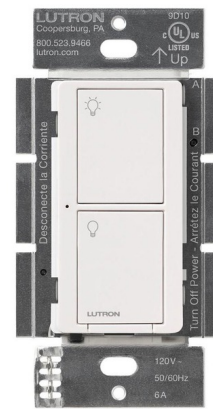

Lightology

lightology.com
866-954-4489
04-23-26

Project: _____
 Company: _____
 Location: _____ Fixture Type: _____
 SPEC #: **LUT832467**
 Approved On: _____ Approved By: _____

Caseta Wireless In-Wall Neutral Wire Switch By Lutron

Description

The Caseta Wireless In-Wall Neutral-Wire 6 Amp Switch provides switching of multiple load types, and when paired with Pico remote controls allows wireless control from anywhere in the space. Uses radio frequency (RF) technology which enables wireless communication with Pico remote controls and the Lutron Smart Bridge and Smart Bridge Pro. Communicates with Lutron Radio Powr Savr T occupancy and vacancy sensors in a standalone application. Available in gloss finishes. Designer wall plate sold separately.

Shown in white

Specifications

COLOR	N/A
BODY FINISH	White
WATTAGE	N/A
DIMMER	N/A
DIMENSIONS	2.9"W x 4.7"H x 1.13"D
BULB	N/A
COUNTRY OF ORIGIN	China

CLICK TO VIEW PRODUCT

Notes: