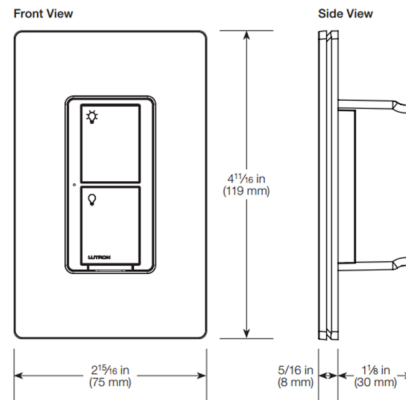

Lightology

lightology.com
866-954-4489
04-23-26

Project: _____
 Company: _____
 Location: _____ Fixture Type: _____
 SPEC #: **LUT832467**
 Approved On: _____ Approved By: _____

Caseta Wireless In-Wall Neutral Wire Switch By Lutron

Description

The Caseta Wireless In-Wall Neutral-Wire 6 Amp Switch provides switching of multiple load types, and when paired with Pico remote controls allows wireless control from anywhere in the space. Uses radio frequency (RF) technology which enables wireless communication with Pico remote controls and the Lutron Smart Bridge and Smart Bridge Pro. Communicates with Lutron Radio Powr Savr T occupancy and vacancy sensors in a standalone application. Available in gloss finishes. Designer wall plate sold separately.

Shown in white

Specifications

COLOR	N/A
BODY FINISH	White
WATTAGE	N/A
DIMMER	N/A
DIMENSIONS	2.9"W x 4.7"H x 1.13"D
BULB	N/A
COUNTRY OF ORIGIN	China

CLICK TO VIEW PRODUCT

Notes: