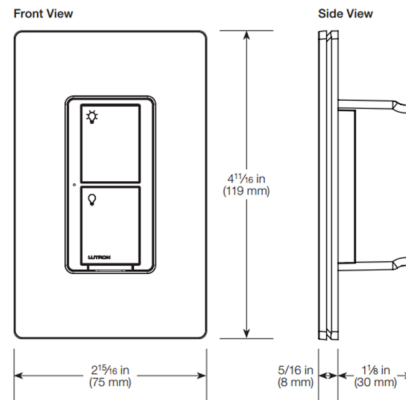

### Description

The Caseta Wireless In-Wall Neutral-Wire 6 Amp Switch provides switching of multiple load types, and when paired with Pico remote controls allows wireless control from anywhere in the space. Uses radio frequency (RF) technology which enables wireless communication with Pico remote controls and the Lutron Smart Bridge and Smart Bridge Pro. Communicates with Lutron Radio Powr Savr T occupancy and vacancy sensors in a standalone application. Available in gloss finishes. Designer wall plate sold separately.

### Specifications

COLOR	N/A
BODY FINISH	White
WATTAGE	N/A
DIMMER	N/A
DIMENSIONS	2.9"W x 4.7"H x 1.13"D
BULB	N/A
COUNTRY OF ORIGIN	China

CLICK TO VIEW PRODUCT

Notes: