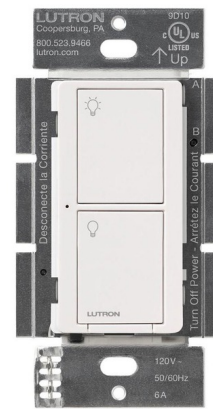

# Lightology

lightology.com  
866-954-4489  
06-30-26

Project: \_\_\_\_\_  
 Company: \_\_\_\_\_  
 Location: \_\_\_\_\_ Fixture Type: \_\_\_\_\_  
 SPEC #: **LUT832467**  
 Approved On: \_\_\_\_\_ Approved By: \_\_\_\_\_

## Caseta Wireless In-Wall Neutral Wire Switch By Lutron

### Description

The Caseta Wireless In-Wall Neutral-Wire 6 Amp Switch provides switching of multiple load types, and when paired with Pico remote controls allows wireless control from anywhere in the space. Uses radio frequency (RF) technology which enables wireless communication with Pico remote controls and the Lutron Smart Bridge and Smart Bridge Pro. Communicates with Lutron Radio Powr Savr T occupancy and vacancy sensors in a standalone application. Available in gloss finishes. Designer wall plate sold separately.

### Specifications

COLOR	N/A
BODY FINISH	White
WATTAGE	N/A
DIMMER	N/A
DIMENSIONS	2.9"W x 4.7"H x 1.13"D
BULB	N/A
COUNTRY OF ORIGIN	China

CLICK TO VIEW PRODUCT

Notes: