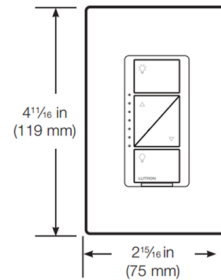

Description

The Caseta Wireless In-Wall Dimmer communicates with Radio Powr Savr sensors and Pico remote through radio frequency (RF). Turns lights on/off or raise/lower to adjust brightness. Works with up to 600 watts incandescent/halogen or 150 watts dimmable LED/CFL. Up to ten transmitting devices may be associated to each in-wall dimmer. Use Pico remote for multi-location (two or more switches controlling a set of lights). Available in gloss finishes. Designer wall plate sold separately.

Shown in white

Front View

Side View

Specifications

COLOR	N/A
BODY FINISH	White
WATTAGE	N/A
DIMMER	N/A
DIMENSIONS	2.9"W x 4.7"H x 1.13"D
BULB	N/A
COUNTRY OF ORIGIN	Mexico

CLICK TO VIEW PRODUCT

Notes: