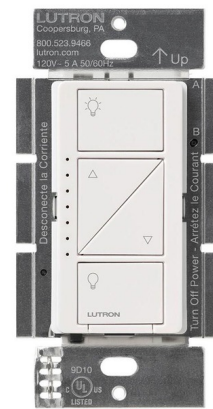

## Caseta Wireless In-Wall Dimmer Switch By Lutron

### Description

The Caseta Wireless In-Wall Dimmer communicates with Radio Powr Savr sensors and Pico remote through radio frequency (RF). Turns lights on/off or raise/lower to adjust brightness. Works with up to 600 watts incandescent/halogen or 150 watts dimmable LED/CFL. Up to ten transmitting devices may be associated to each in-wall dimmer. Use Pico remote for multi-location (two or more switches controlling a set of lights). Available in gloss finishes. Designer wall plate sold separately.

Shown in white

Front View

Side View

### Specifications

COLOR	N/A
BODY FINISH	White
WATTAGE	N/A
DIMMER	N/A
DIMENSIONS	2.9"W x 4.7"H x 1.13"D
BULB	N/A
COUNTRY OF ORIGIN	Mexico

CLICK TO VIEW PRODUCT

Notes: