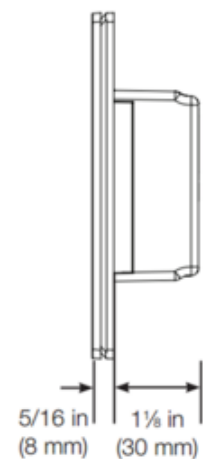

BRAND

Lutron

DESCRIPTION

The Caseta Wireless In-Wall Dimmer Switch communicates with Radio Powr Savr sensors and Pico remote through radio frequency (RF). Turns lights on/off or raise/lower to adjust brightness. Works with up to 600 watts incandescent/halogen or 150 watts dimmable LED/CFL. Up to ten transmitting devices may be associated to each in-wall dimmer. Use Pico remote for multi-location (two or more switches controlling a set of lights). Available in gloss finishes. Designer wall plate sold separately.

Shown in: White

SHADE COLOR	N/A
BODY FINISH	White
WATTAGE	N/A
DIMMER	N/A
DIMENSIONS	2.9"W x 4.7"H x 1.13"D
LAMP	N/A

Front View

Side View

SPEC # LUT832471

COMPANY

PROJECT

FIXTURE TYPE