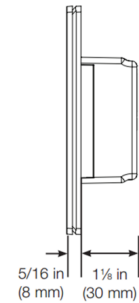

Description

The Caseta Wireless In-Wall Dimmer communicates with Radio Powr Savr sensors and Pico remote through radio frequency (RF). Turns lights on/off or raise/lower to adjust brightness. Works with up to 600 watts incandescent/halogen or 150 watts dimmable LED/CFL. Up to ten transmitting devices may be associated to each in-wall dimmer. Use Pico remote for multi-location (two or more switches controlling a set of lights). Available in gloss finishes. Designer wall plate sold separately.

Shown in white

Front View

Side View

Specifications

COLOR	N/A
BODY FINISH	White
WATTAGE	N/A
DIMMER	N/A
DIMENSIONS	2.9"W x 4.7"H x 1.13"D
BULB	N/A
COUNTRY OF ORIGIN	Mexico

CLICK TO VIEW PRODUCT

Notes: