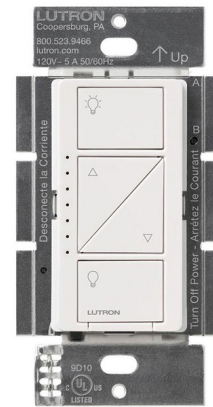

Lightology

lightology.com
866-954-4489
07-11-26

Project: _____
 Company: _____
 Location: _____ Fixture Type: _____
 SPEC #: **LUT832471**
 Approved On: _____ Approved By: _____

Caseta Wireless In-Wall Dimmer Switch By Lutron

Description

The Caseta Wireless In-Wall Dimmer communicates with Radio Powr Savr sensors and Pico remote through radio frequency (RF). Turns lights on/off or raise/lower to adjust brightness. Works with up to 600 watts incandescent/halogen or 150 watts dimmable LED/CFL. Up to ten transmitting devices may be associated to each in-wall dimmer. Use Pico remote for multi-location (two or more switches controlling a set of lights). Available in gloss finishes. Designer wall plate sold separately.

Shown in white

Front View

Side View

Specifications

COLOR	N/A
BODY FINISH	White
WATTAGE	N/A
DIMMER	N/A
DIMENSIONS	2.9"W x 4.7"H x 1.13"D
BULB	N/A
COUNTRY OF ORIGIN	Mexico

CLICK TO VIEW PRODUCT

Notes: