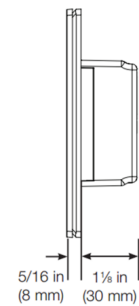

### Description

The Caseta Wireless In-Wall Dimmer communicates with Radio Powr Savr sensors and Pico remote through radio frequency (RF). Turns lights on/off or raise/lower to adjust brightness. Works with up to 600 watts incandescent/halogen or 150 watts dimmable LED/CFL. Up to ten transmitting devices may be associated to each in-wall dimmer. Use Pico remote for multi-location (two or more switches controlling a set of lights). Available in gloss finishes. Designer wall plate sold separately.

Shown in white

Front View

Side View

### Specifications

COLOR	N/A
BODY FINISH	White
WATTAGE	N/A
DIMMER	N/A
DIMENSIONS	2.9"W x 4.7"H x 1.13"D
BULB	N/A
COUNTRY OF ORIGIN	Mexico

CLICK TO VIEW PRODUCT

Notes: