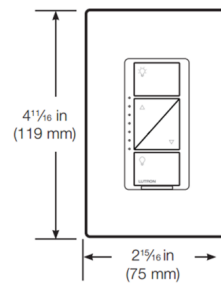

Shown in white

Front View

Side View

### Specifications

COLOR	N/A
BODY FINISH	White
WATTAGE	N/A
DIMMER	N/A
DIMENSIONS	2.9"W x 4.7"H x 1.13"D
BULB	N/A
COUNTRY OF ORIGIN	Mexico

CLICK TO VIEW PRODUCT

Notes: