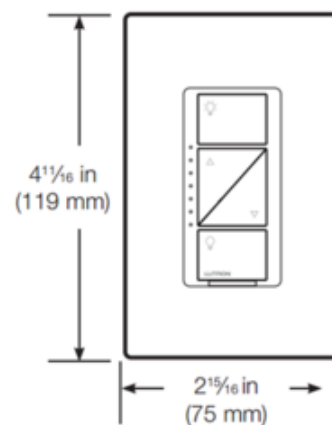

BRAND

Lutron

DESCRIPTION

The Caseta Wireless In-Wall Dimmer Switch communicates with Radio Powr Savr sensors and Pico remote through radio frequency (RF). Turns lights on/off or raise/lower to adjust brightness. Works with up to 600 watts incandescent/halogen or 150 watts dimmable LED/CFL. Up to ten transmitting devices may be associated to each in-wall dimmer. Use Pico remote for multi-location (two or more switches controlling a set of lights). Available in gloss finishes. Designer wall plate sold separately.

Shown in: White

SHADE COLOR	N/A
BODY FINISH	White
WATTAGE	N/A
DIMMER	N/A
DIMENSIONS	2.9"W x 4.7"H x 1.13"D
LAMP	N/A

Front View

Side View

SPEC # LUT832471

COMPANY

PROJECT

FIXTURE TYPE