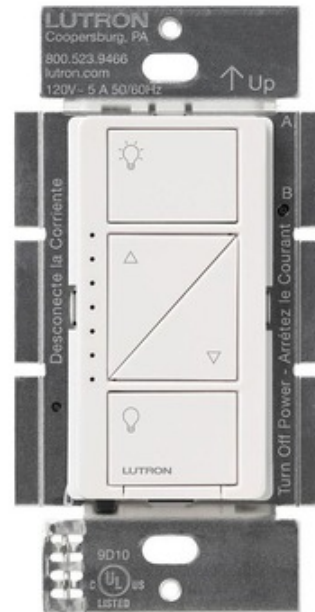

BRAND

Lutron

DESCRIPTION

The Caseta Wireless In-Wall Dimmer Switch communicates with Radio Powr Savr sensors and Pico remote through radio frequency (RF). Turns lights on/off or raise/lower to adjust brightness. Works with up to 600 watts incandescent/halogen or 150 watts dimmable LED/CFL. Up to ten transmitting devices may be associated to each in-wall dimmer. Use Pico remote for multi-location (two or more switches controlling a set of lights). Available in gloss finishes. Designer wall plate sold separately.

Shown in: White

SHADE COLOR	N/A
BODY FINISH	White
WATTAGE	N/A
DIMMER	N/A
DIMENSIONS	2.9"W x 4.7"H x 1.13"D
LAMP	N/A

Front View

Side View

SPEC # LUT832471

COMPANY

PROJECT

FIXTURE TYPE