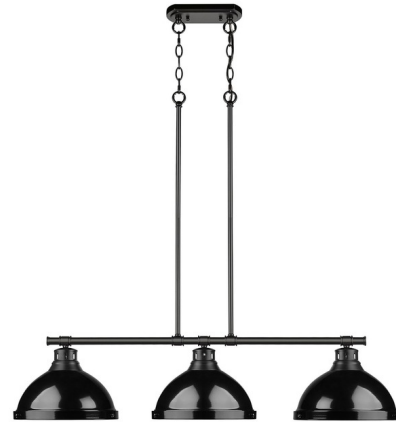

Lightology

lightology.com
866-954-4489
04-24-26

Project: _____

Company: _____

Location: _____ Fixture Type: _____

SPEC #: **GLD832733**

Approved On: _____ Approved By: _____

Duncan Linear Pendant By Golden Lighting

Description

The Duncan Linear Pendant combines contemporary and industrial to create a focal point for your space. Features a simple, classic silhouette that is practical and popular for kitchen islands.

Shown in matte black / black / frosted

Specifications

COLOR Frosted
BODY FINISH Matte Black / Black
WATTAGE 51W
DIMMER Standard 120V
DIMENSIONS 40"L x 10.88"W x 8.5"H
BULB NOT INCLUDED 3 x A19/Medium (E26)/17W/120V LED
COUNTRY OF ORIGIN China

Technical Information

PRODUCT DIMENSIONS (6) 12" Stem Kit Included

CLICK TO VIEW PRODUCT

Notes: