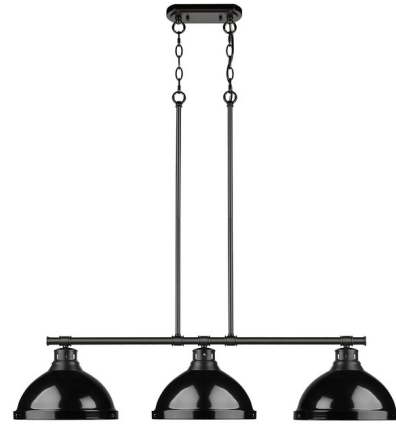

Lightology

lightology.com
866-954-4489
06-30-26

Project: _____

Company: _____

Location: _____ Fixture Type: _____

SPEC #: **GLD832733**

Approved On: _____ Approved By: _____

Duncan Linear Pendant By Golden Lighting

Description

The Duncan Linear Pendant combines contemporary and industrial to create a focal point for your space. Features a simple, classic silhouette that is practical and popular for kitchen islands.

Shown in matte black / black / frosted

Specifications

COLOR Frosted
BODY FINISH Matte Black / Black
WATTAGE 51W
DIMMER Standard 120V
DIMENSIONS 40"L x 10.88"W x 8.5"H
BULB NOT INCLUDED 3 x A19/Medium (E26)/17W/120V LED
COUNTRY OF ORIGIN China