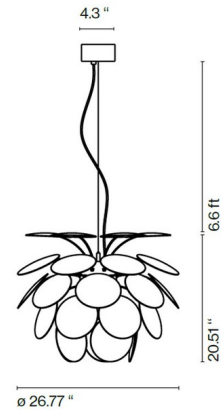

Shown in black chrome / american oak

Specifications

COLOR	American Oak
BODY FINISH	Black Chrome
WATTAGE	33W
DIMMER	Standard 120V
DIMENSIONS	26.77"W x 20.51"H
BULB NOT INCLUDED	3 x A19/Medium (E26)/11W/120V LED
COUNTRY OF ORIGIN	Spain

Technical Information

PRODUCT DIMENSIONS	Adjustable Cable Length: 79.2"
--------------------	--------------------------------

CLICK TO VIEW PRODUCT

Notes: