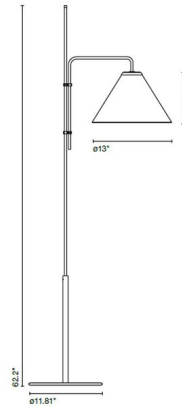

Shown in black / white

Specifications

COLOR	White
BODY FINISH	Black
WATTAGE	8W
DIMMER	Included
DIMENSIONS	12.9"W x 62.2"H
BULB NOT INCLUDED	1 x A19/Medium (E26)/8W/120V LED
COUNTRY OF ORIGIN	Spain

CLICK TO VIEW PRODUCT