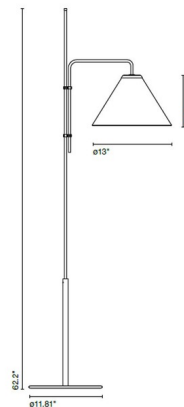

Shown in black / white

Specifications

COLOR White
BODY FINISH Black
WATTAGE 8W
DIMMER Included
DIMENSIONS 12.9"W x 62.2"H
BULB NOT INCLUDED 1 x A19/Medium (E26)/8W/120V LED
COUNTRY OF ORIGIN Spain

CLICK TO VIEW PRODUCT