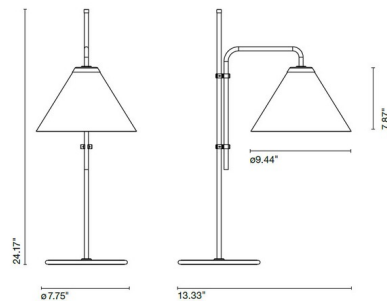

Shown in black / white

Specifications

COLOR White
BODY FINISH Black
WATTAGE 5W
DIMMER Included
DIMENSIONS 9.44"W x 24.17"H x 16.33"D
BULB NOT INCLUDED 1 x A19/Medium (E26)/5W/120V LED
COUNTRY OF ORIGIN Spain