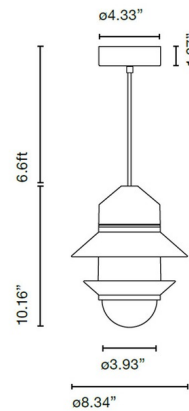

### Specifications

COLOR	Sand
BODY FINISH	Black
WATTAGE	8W
DIMMER	Standard 120V
DIMENSIONS	8.34"W x 10.16"H
BULB NOT INCLUDED	1 x A19/Medium (E26)/8W/120V LED
COUNTRY OF ORIGIN	Spain

CLICK TO VIEW PRODUCT