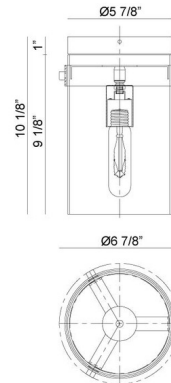

Description

Zale Ceiling Flush Light is a sleek traditional piece, perfect in any room of your home. The Black or Chrome finish is hugged by Clear glass. Includes one 6 inch and three 12 inch rods to customize length. 4.75 diameter canopy.

Shown in chrome / clear

Specifications

COLOR	Clear
BODY FINISH	Chrome
WATTAGE	60W
DIMMER	Standard 120V
DIMENSIONS	6.87"W x 10.12"H
BULB NOT INCLUDED	1 x Edison/Medium (E26)/60W/120V Incandescent

CLICK TO VIEW PRODUCT