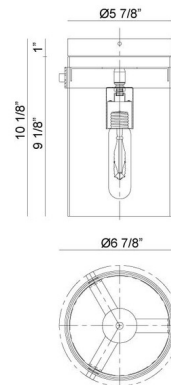

### Description

Zale Ceiling Flush Light is a sleek traditional piece, perfect in any room of your home. The Black or Chrome finish is hugged by Clear glass. Includes one 6 inch and three 12 inch rods to customize length. 4.75 diameter canopy.

### Specifications

COLOR	Clear
BODY FINISH	Chrome
WATTAGE	60W
DIMMER	Standard 120V
DIMENSIONS	6.87"W x 10.12"H
BULB NOT INCLUDED	1 x Edison/Medium (E26)/60W/120V Incandescent

CLICK TO VIEW PRODUCT

Notes: