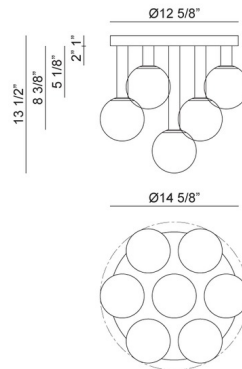

Shown in aged gold brass / clear

Specifications

COLOR	Clear
BODY FINISH	Aged Gold Brass
WATTAGE	280W
DIMMER	Standard 120V
DIMENSIONS	14.62"W x 13.5"H
BULB NOT INCLUDED	7 x B10/Candelabra (E12)/40W/120V Incandescent