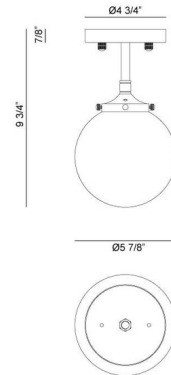

Lightology

lightology.com
866-954-4489
05-17-26

Project: _____

Company: _____

Location: _____ Fixture Type: _____

SPEC #: **MTO833031**

Approved On: _____ Approved By: _____

Maru Semi Flush Ceiling Light By Matteo Lighting

Description

Maru Semi Flush Ceiling Light brings a mid-century vibe to any room of your home. Available with an Opal or Clear glass shade and a Matte Black with Chrome finish

Shown in chrome / clear

Specifications

COLOR . . . . . Clear
BODY FINISH . . . . . Chrome
WATTAGE 40W
DIMMER . . . . . Standard 120V
DIMENSIONS . . . . . 5.87"W x 9.75"H
BULB NOT INCLUDED . . . . . 1 x B10/Candelabra (E12)/40W/120V Incandescent

CLICK TO VIEW PRODUCT

Notes: