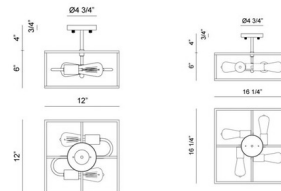

Description

Candid Square Semi Flush ceiling Light is a simple piece that brings an open airy feeling to any room in your home. Available with a Rusty Black finish in two sizes.

Shown in rusty black

Specifications

COLOR	N/A
BODY FINISH	Rusty Black
WATTAGE	120W
DIMMER	Standard 120V
DIMENSIONS	12"W x 6"H
BULB NOT INCLUDED	2 x Edison/Medium (E26)/60W/120V Incandescent

CLICK TO VIEW PRODUCT

Notes: