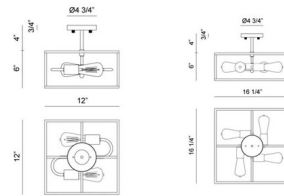

Description

Candid Square Semi Flush ceiling Light is a simple piece that brings an open airy feeling to any room in your home. Available with a Rusty Black finish in two sizes.

Shown in rusty black

Specifications

COLOR	N/A
BODY FINISH	Rusty Black
WATTAGE	120W
DIMMER	Standard 120V
DIMENSIONS	12"W x 6"H
BULB NOT INCLUDED	2 x Edison/Medium (E26)/60W/120V Incandescent

CLICK TO VIEW PRODUCT

Notes: