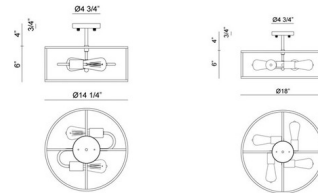

Lightology

lightology.com
866-954-4489
04-25-26

Project: _____

Company: _____

Location: _____ Fixture Type: _____

SPEC #: **MTO833037**

Approved On: _____ Approved By: _____

Candid Round Semi Flush Ceiling Light By Matteo Lighting

Description

Candid Round Semi Flush ceiling Light is a simple piece that brings an open airy feeling to any room in your home. Available with a Rusty Black finish in two sizes.

Shown in rusty black

Specifications

COLOR	N/A
BODY FINISH	Rusty Black
WATTAGE	120W
DIMMER	Standard 120V
DIMENSIONS	14.25"W x 6"H
BULB NOT INCLUDED	2 x Edison/Medium (E26)/60W/120V Incandescent

CLICK TO VIEW PRODUCT

Notes: