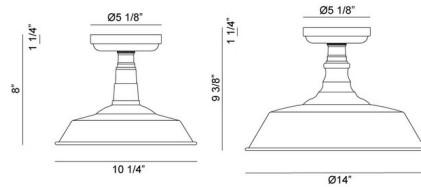

### Specifications

COLOR . . . . . N/A  
BODY FINISH . . . . . Dark Grey  
WATTAGE . . . . . 60W  
DIMMER . . . . . Standard 120V  
DIMENSIONS . . . . . 10.25"W x 8"H  
BULB NOT INCLUDED . . . . . 1 x Edison/Medium (E26)/60W/120V Incandescent