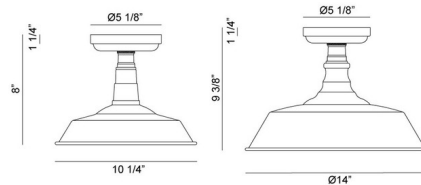

Lightology

lightology.com
866-954-4489
02-13-26

Project: _____

Company: _____

Location: _____ Fixture Type: _____

SPEC #: **MTO833049**

Approved On: _____ Approved By: _____

Scacchi Ceiling Light Fixture By Matteo Lighting

Description

Scacchi Semi Flush Ceiling Light has the low key yet graceful appearance of classic industrial farmhouse style lighting, perfect in any style room. Features a Dark Grey finish with White interior to reflect the light beautifully. Available in two sizes.

Shown in dark grey

Specifications

COLOR	N/A
BODY FINISH	Dark Grey
WATTAGE	60W
DIMMER	Standard 120V
DIMENSIONS	10.25"W x 8"H
BULB NOT INCLUDED	1 x Edison/Medium (E26)/60W/120V Incandescent

CLICK TO VIEW PRODUCT