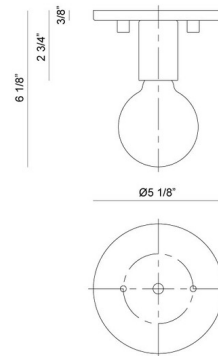

Description

Kasa Semi Flush Ceiling Light is a clean simple piece perfect in any room of your home. The bare bulb is complimented by an Aged Gold Brass, or Black finish.

Shown in black

Specifications

COLOR	N/A
BODY FINISH	Black
WATTAGE	60W
DIMMER	Standard 120V
DIMENSIONS	5.125"W x 6.125"H
BULB NOT INCLUDED	1 x G30/Medium (E26)/60W/120V Incandescent