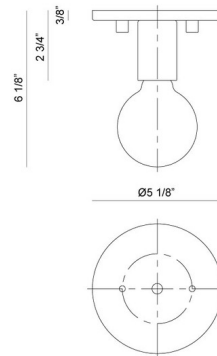

Description

Kasa Semi Flush Ceiling Light is a clean simple piece perfect in any room of your home. The bare bulb is complimented by an Aged Gold Brass, or Black finish.

Shown in black

Specifications

COLOR	N/A
BODY FINISH	Black
WATTAGE	60W
DIMMER	Standard 120V
DIMENSIONS	5.125"W x 6.125"H
BULB NOT INCLUDED	1 x G30/Medium (E26)/60W/120V Incandescent