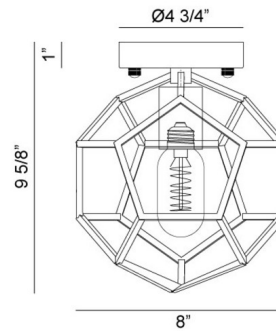

## Geometry Ceiling Light Fixture By Matteo Lighting

### Specifications

COLOR	N/A
BODY FINISH	Rusty Black
WATTAGE	100W
DIMMER	Standard 120V
DIMENSIONS	8"W x 9.62"H
BULB NOT INCLUDED	1 x Edison/Medium (E26)/100W/120V Incandescent

CLICK TO VIEW PRODUCT

Notes: