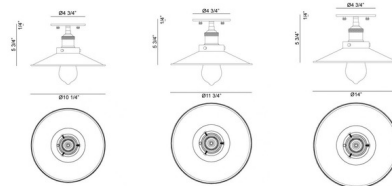

Shown in chrome / chrome

Specifications

COLOR Chrome
 BODY FINISH Chrome
 WATTAGE 60W
 DIMMER Standard 120V
 DIMENSIONS 10"W x 5.75"H
 BULB NOT INCLUDED 1 x Edison/Medium (E26)/60W/120V Incandescent
 OTHER BULB OPTIONS 1 x Edison ST-Shape/Medium (E26)/120V LED