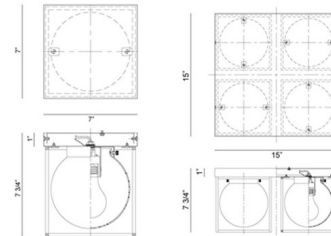

Shown in chrome / frosted

Specifications

COLOR Frosted
BODY FINISH Chrome
WATTAGE 8W
DIMMER Standard 120V
DIMENSIONS 7"W x 7.75"H
BULB NOT INCLUDED 1 x A19/Medium (E26)/8W/120V LED
OTHER BULB OPTIONS 1 x A19/Medium (E26)/60W/120V Incandescent