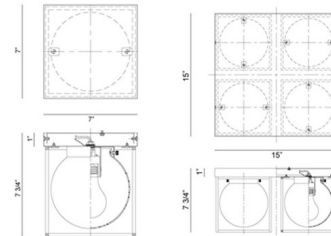

Shown in black / frosted

Specifications

COLOR Frosted
BODY FINISH Black
WATTAGE 8W
DIMMER Standard 120V
DIMENSIONS 7"W x 7.75"H
BULB NOT INCLUDED 1 x A19/Medium (E26)/8W/120V LED
OTHER BULB OPTIONS 1 x A19/Medium (E26)/60W/120V Incandescent