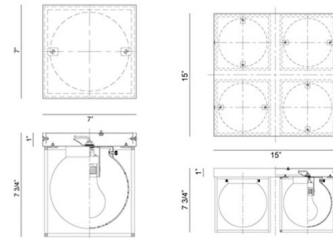

### Specifications

COLOR . . . . . Frosted  
BODY FINISH . . . . . Black  
WATTAGE . . . . . 8W  
DIMMER . . . . . Standard 120V  
DIMENSIONS . . . . . 7"W x 7.75"H  
BULB NOT INCLUDED . . . . . 1 x A19/Medium (E26)/8W/120V LED  
OTHER BULB OPTIONS . . . . . 1 x A19/Medium (E26)/60W/120V Incandescent