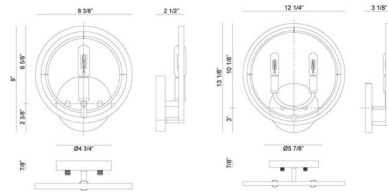

Shown in black

Specifications

COLOR N/A
BODY FINISH Black
WATTAGE 40W
DIMMER Standard 120V
DIMENSIONS 8.37"W x 9"H x 2.5"D
BULB NOT INCLUDED 1 x B10/Candelabra (E12)/40W/120V Incandescent

CLICK TO VIEW PRODUCT