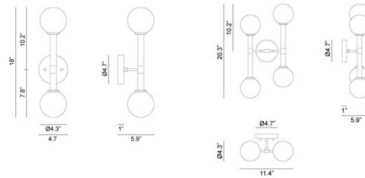

Shown in black / clear

Specifications

COLOR Clear
BODY FINISH Black
WATTAGE 50W
DIMMER Standard 120V
DIMENSIONS 4.75"W x 18"H x 5.87"D
BULB NOT INCLUDED 2 x B10/Candelabra (E12)/25W/120V Incandescent

CLICK TO VIEW PRODUCT