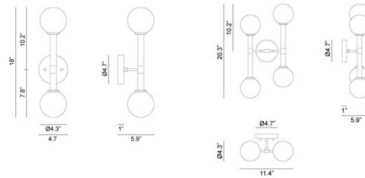

Shown in black / clear

Specifications

COLOR	Clear
BODY FINISH	Black
WATTAGE	50W
DIMMER	Standard 120V
DIMENSIONS	4.75"W x 18"H x 5.87"D
BULB NOT INCLUDED	2 x B10/Candelabra (E12)/25W/120V Incandescent

CLICK TO VIEW PRODUCT