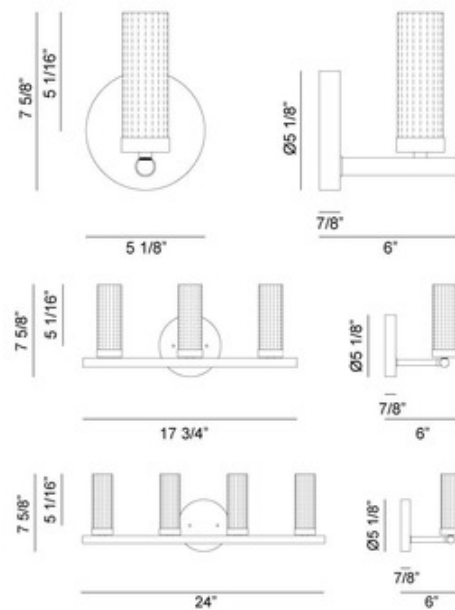

COMPANY

PROJECT

FIXTURE TYPE

APPROVED BY

DATE