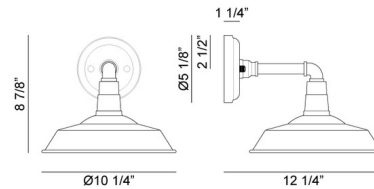

Shown in dark grey

Specifications

COLOR	N/A
BODY FINISH	Dark Grey
WATTAGE	60W
DIMMER	Standard 120V
DIMENSIONS	10.25"W x 8.87"H x 12.25"D
BULB NOT INCLUDED	1 x Edison/Medium (E26)/60W/120V Incandescent

CLICK TO VIEW PRODUCT