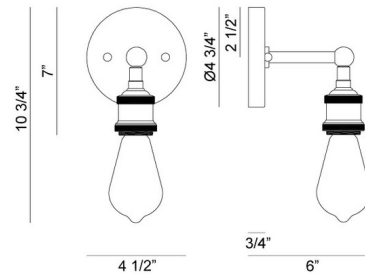

Shown in black

Specifications

COLOR	N/A
BODY FINISH	Black
WATTAGE	60W
DIMMER	Standard 120V
DIMENSIONS	4.5"W x 7"H x 6"D
BULB NOT INCLUDED	1 x Edison/Medium (E26)/60W/120V Incandescent
OTHER BULB OPTIONS	1 x Edison ST-Shape/Medium (E26)/120V LED