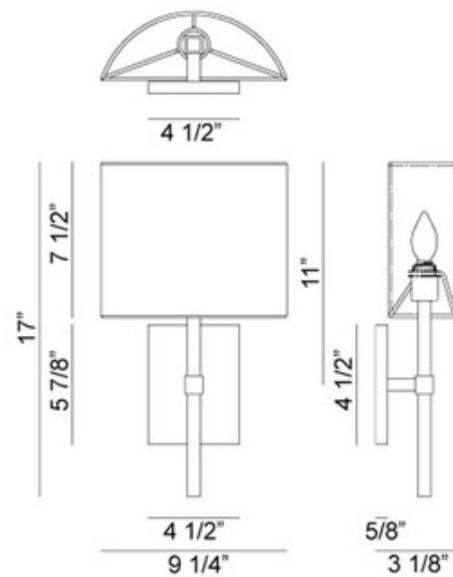

COMPANY

PROJECT

FIXTURE TYPE

APPROVED BY

DATE