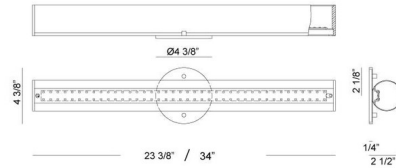

Shown in oxidized black / frosted

Specifications

COLOR	Frosted
BODY FINISH	Oxidized Black
WATTAGE	28W
DIMMER	Low Voltage Electronic
DIMENSIONS	23.38"W x 4.37"H x 2.5"D
INTEGRATED LED MODULE	1 x LED/28W/120V LED