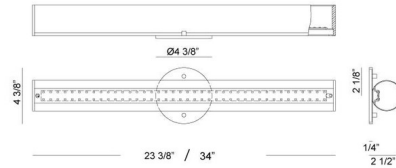

### Specifications

COLOR . . . . . Frosted  
BODY FINISH . . . . . Oxidized Black  
WATTAGE . . . . . 28W  
DIMMER . . . . . Low Voltage Electronic  
DIMENSIONS . . . . . 23.38"W x 4.37"H x 2.5"D  
INTEGRATED LED MODULE . . . . . 1 x LED/28W/120V LED