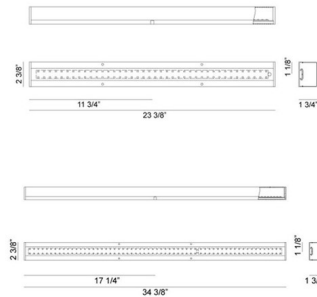

CLICK TO VIEW PRODUCT

Notes: