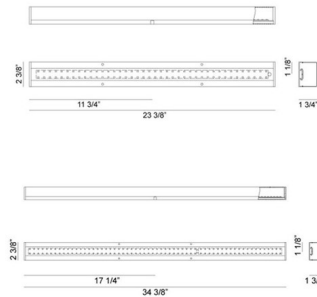

Lightology

lightology.com
866-954-4489
06-04-26

Project: _____

Company: _____

Location: _____ Fixture Type: _____

SPEC #: **MTO833174**

Approved On: _____ Approved By: _____

Moirlite Bathroom Vanity Light By Matteo Lighting

Description

Moirlite Bathroom Vanity Light is a simple but striking piece that illuminates the length of the fixture. Available with a Frosted shade and Oxidized Black or Aluminum finish in two sizes.

Specifications

COLOR . . . . . Frosted
BODY FINISH . . . . . Oxidized Black
WATTAGE 28W
DIMMER . . . . . Low Voltage Electronic
DIMENSIONS . . . . . 23.37"W x 4.37"H x 2"D
INTEGRATED LED MODULE . . . . . 1 x LED/28W/120V LED

Technical Information

COLOR RENDERING . . . . . 90 CRI
LAMP COLOR 3000K
LUMENS/WATT 32.50
LUMINOUS FLUX . . . . . 910 lumens

Shown in oxidized black / frosted

CLICK TO VIEW PRODUCT

Notes: