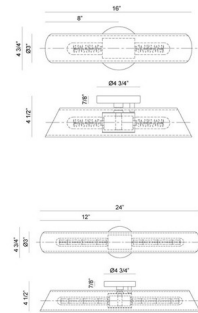

### Specifications

COLOR	Clear
BODY FINISH	Black
WATTAGE	120W
DIMMER	Standard 120V
DIMENSIONS	16"W x 4.75"H x 4.5"D
BULB NOT INCLUDED	2 x T10/Medium (E26)/60W/120V Incandescent
OTHER BULB OPTIONS	2 x T10/Medium (E26)/120V LED