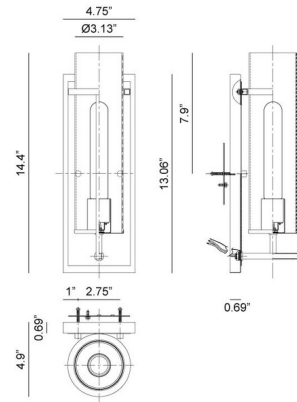

Description

Tubulaire Wall Light brings a modern vibe to the traditional candle sconce. Clear glass surrounds the candelabra while the Chrome or Matte Black finish compliments any decor.

Shown in chrome / clear

Specifications

COLOR Clear
BODY FINISH Chrome
WATTAGE 60W
DIMMER Standard 120V
DIMENSIONS 4.75"W x 14.4"H x 4.9"D
BULB NOT INCLUDED 1 x T10/Medium (E26)/60W/120V Incandescent

CLICK TO VIEW PRODUCT

Notes: