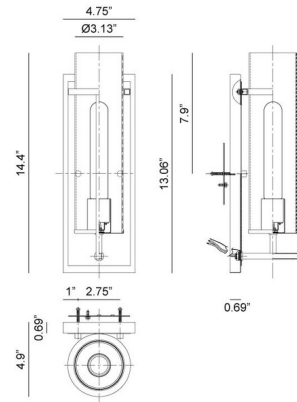

Description

Tubulaire Wall Light brings a modern vibe to the traditional candle sconce. Clear glass surrounds the candelabra while the Chrome or Matte Black finish compliments any decor.

Shown in chrome / clear

Specifications

COLOR	Clear
BODY FINISH	Chrome
WATTAGE	60W
DIMMER	Standard 120V
DIMENSIONS	4.75"W x 14.4"H x 4.9"D
BULB NOT INCLUDED	1 x T10/Medium (E26)/60W/120V Incandescent

CLICK TO VIEW PRODUCT

Notes: