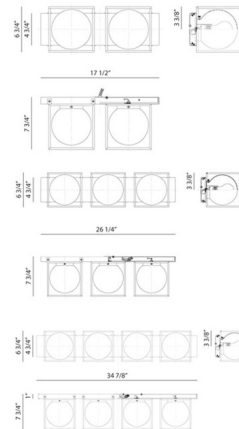

### Specifications

COLOR . . . . . Frosted  
 BODY FINISH . . . . . Black  
 WATTAGE . . . . . 16W  
 DIMMER . . . . . Standard 120V  
 DIMENSIONS . . . . . 17.5"W x 6.75"H x 7.75"D  
 BULB NOT INCLUDED . . . . . 2 x A19/Medium (E26)/8W/120V LED  
 OTHER BULB OPTIONS . . . . . 2 x A19/Medium (E26)/60W/120V Incandescent