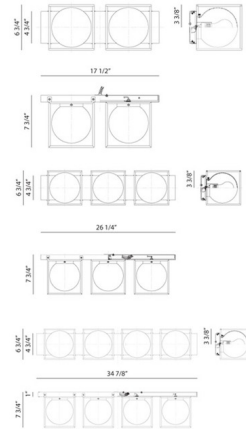

Description

Squirle Bathroom Vanity Light combines various geometric shapes to create this piece that is perfect in any room decor. Frosted glass globes sit inside a frame of Chrome, Aged Gold Brass, or Black. Available in 2, 3, and 4 light options.

Shown in black / frosted

Specifications

COLOR	Frosted
BODY FINISH	Black
WATTAGE	16W
DIMMER	Standard 120V
DIMENSIONS	17.5"W x 6.75"H x 7.75"D
BULB NOT INCLUDED	2 x A19/Medium (E26)/8W/120V LED
OTHER BULB OPTIONS	2 x A19/Medium (E26)/60W/120V Incandescent