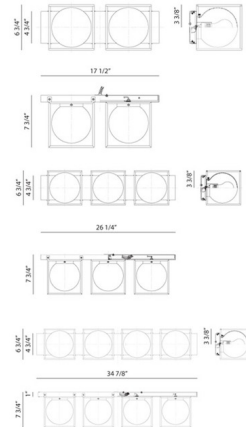

Description

Squirle Bathroom Vanity Light combines various geometric shapes to create this piece that is perfect in any room decor. Frosted glass globes sit inside a frame of Chrome, Aged Gold Brass, or Black. Available in 2, 3, and 4 light options.

Shown in black / frosted

Specifications

COLOR Frosted
 BODY FINISH Black
 WATTAGE 16W
 DIMMER Standard 120V
 DIMENSIONS 17.5"W x 6.75"H x 7.75"D
 BULB NOT INCLUDED 2 x A19/Medium (E26)/8W/120V LED
 OTHER BULB OPTIONS 2 x A19/Medium (E26)/60W/120V Incandescent