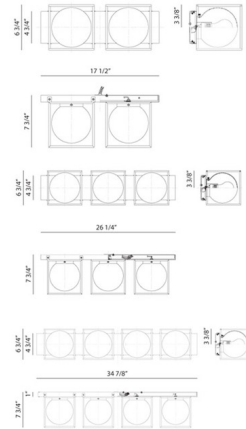

Description

Squirle Bathroom Vanity Light combines various geometric shapes to create this piece that is perfect in any room decor. Frosted glass globes sit inside a frame of Chrome, Aged Gold Brass, or Black. Available in 2, 3, and 4 light options.

Shown in black / frosted

Specifications

COLOR Frosted
BODY FINISH Black
WATTAGE 16W
DIMMER Standard 120V
DIMENSIONS 17.5"W x 6.75"H x 7.75"D
BULB NOT INCLUDED 2 x A19/Medium (E26)/8W/120V LED
OTHER BULB OPTIONS 2 x A19/Medium (E26)/60W/120V Incandescent