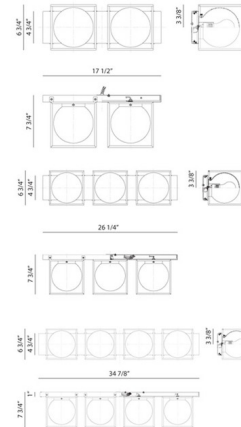

Description

Squircle Bathroom Vanity Light combines various geometric shapes to create this piece that is perfect in any room decor. Frosted glass globes sit inside a frame of Chrome, Aged Gold Brass, or Black. Available in 2, 3, and 4 light options.

Shown in aged gold brass / frosted

Specifications

COLOR Frosted
 BODY FINISH Aged Gold Brass
 WATTAGE 16W
 DIMMER Standard 120V
 DIMENSIONS 17.5"W x 6.75"H x 7.75"D
 BULB NOT INCLUDED 2 x A19/Medium (E26)/8W/120V LED
 OTHER BULB OPTIONS 2 x A19/Medium (E26)/60W/120V Incandescent