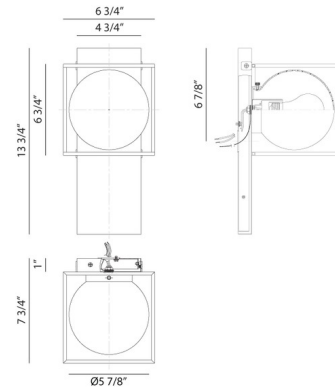

### Description

Squircle Wall Light combines various geometric shapes to create this piece that is perfect in any room of your home. A Frosted glass globe sits inside a frame of Chrome, Aged Gold Brass, or Black.

### Specifications

COLOR . . . . . Frosted  
BODY FINISH . . . . . Aged Gold Brass  
WATTAGE . . . . . 8W  
DIMMER . . . . . Standard 120V  
DIMENSIONS . . . . . 6.75"W x 13.75"H x 7.87"D  
BULB NOT INCLUDED . . . . . 1 x A19/Medium (E26)/8W/120V LED  
OTHER BULB OPTIONS . . . . . 1 x A19/Medium (E26)/60W/120V Incandescent