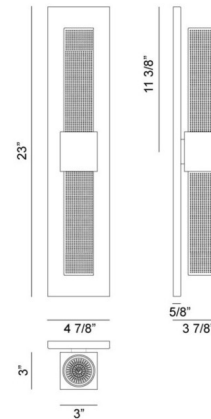

CLICK TO VIEW PRODUCT

Notes: