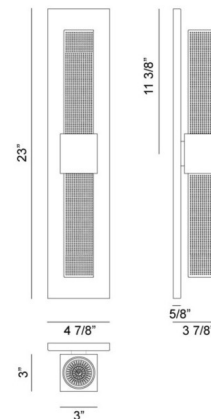

CLICK TO VIEW PRODUCT

Notes: