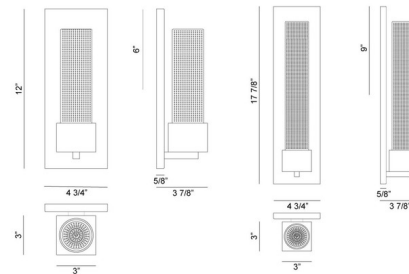

Description

Likwid Wall Light is a simplistic yet sophisticated piece, perfect in any room of your home. Features an elegant Matte Black finish combined with Clear Seeded water look glass. Available in two sizes.

Shown in matte black / clear seeded

Specifications

COLOR Clear Seeded
BODY FINISH Matte Black
WATTAGE 8W
DIMMER Low Voltage Electronic
DIMENSIONS 4.75"W x 12"H x 3.87"D
INTEGRATED LED MODULE 1 x LED/8W/120V LED