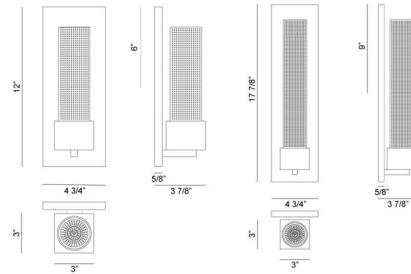

### Specifications

COLOR	Clear Seeded
BODY FINISH	Matte Black
WATTAGE	8W
DIMMER	Low Voltage Electronic
DIMENSIONS	4.75"W x 12"H x 3.87"D
INTEGRATED LED MODULE	1 x LED/8W/120V LED

CLICK TO VIEW PRODUCT

Notes: