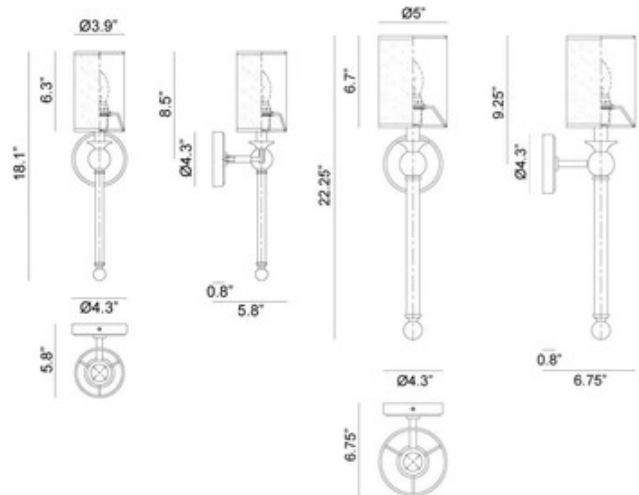

SHADE COLOR	White
BODY FINISH	Chrome
WATTAGE	5W
DIMMER	Standard 120V
DIMENSIONS	4.3"W x 18.1"H x 5.8"D
BULB NOT INCLUDED	
LAMP	1 x B11/Candelabra (E12)/5W/120V LED 1 x B10/Candelabra (E12)/60W/120V Incandescent

SPEC # MTO833205