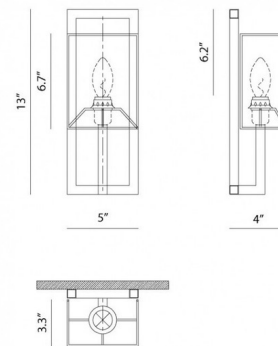

Description

Cadre Wall Light is an elegant, modern piece perfect in any room of your home. A White linen fabric shade is complimented by a Dark Grey or Chrome frame.

Shown in dark grey / white

Specifications

COLOR White
BODY FINISH Dark Grey
WATTAGE 5W
DIMMER Standard 120V
DIMENSIONS 5"W x 13"H x 4"D
BULB NOT INCLUDED 1 x B11/Candelabra (E12)/5W/120V LED
OTHER BULB OPTIONS 1 x B10/Candelabra (E12)/60W/120V Incandescent