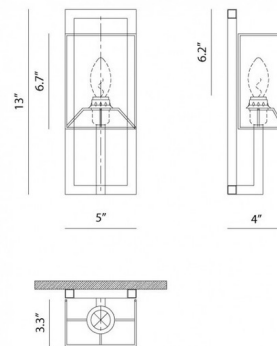

Description

Cadre Wall Light is an elegant, modern piece perfect in any room of your home. A White linen fabric shade is complimented by a Dark Grey or Chrome frame.

Shown in dark grey / white

Specifications

COLOR White
BODY FINISH Dark Grey
WATTAGE 5W
DIMMER Standard 120V
DIMENSIONS 5"W x 13"H x 4"D
BULB NOT INCLUDED 1 x B11/Candelabra (E12)/5W/120V LED
OTHER BULB OPTIONS 1 x B10/Candelabra (E12)/60W/120V Incandescent