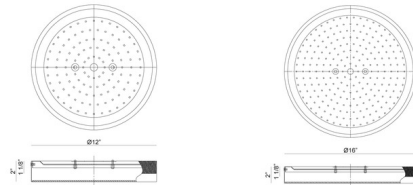

### Specifications

COLOR	White
BODY FINISH	Black / Chrome
WATTAGE	22.5W
DIMMER	Low Voltage Electronic
DIMENSIONS	12"W x 2"H
INTEGRATED LED MODULE	1 x LED/22.5W/120V LED