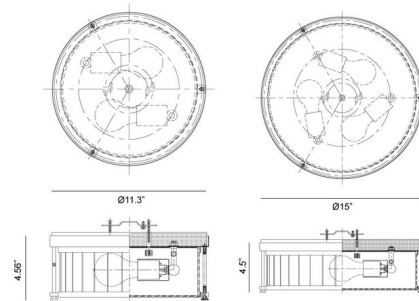

### Specifications

COLOR	Frosted
BODY FINISH	Matte Black
WATTAGE	16W
DIMMER	Standard 120V
DIMENSIONS	11.3\"W x 4.56\"H
BULB NOT INCLUDED	2 x A19/Medium (E26)/8W/120V LED
OTHER BULB OPTIONS	2 x A19/Medium (E26)/60W/120V Incandescent