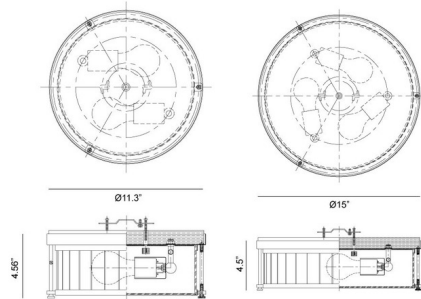

Shown in matte black / frosted

Specifications

COLOR Frosted
BODY FINISH Matte Black
WATTAGE 16W
DIMMER Standard 120V
DIMENSIONS 11.3\"W x 4.56\"H
BULB NOT INCLUDED 2 x A19/Medium (E26)/8W/120V LED
OTHER BULB OPTIONS 2 x A19/Medium (E26)/60W/120V Incandescent