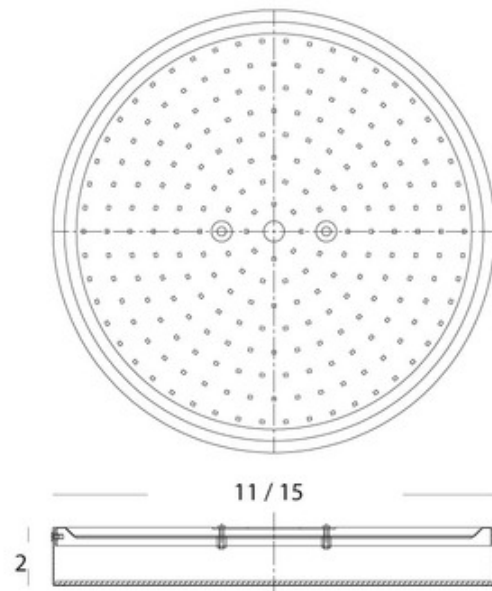

COMPANY	PROJECT	FIXTURE TYPE	APPROVED BY	DATE