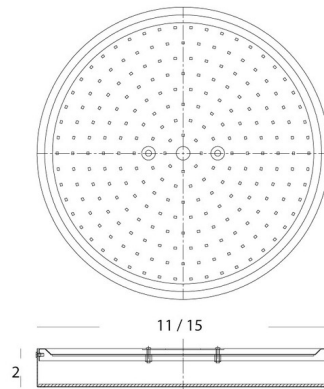

Shown in black / frosted