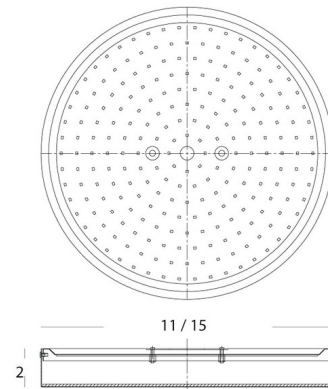

Shown in black / frosted