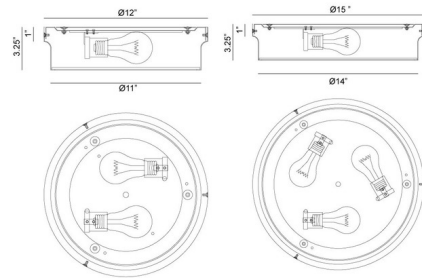

Lightology

lightology.com
866-954-4489
04-25-26

Project: _____

Company: _____

Location: _____ Fixture Type: _____

SPEC #: **MTO833231**

Approved On: _____ Approved By: _____

Ciotola Ceiling Light Fixture By Matteo Lighting

Specifications

COLOR Frosted
BODY FINISH Chrome
WATTAGE 16W
DIMMER Standard 120V
DIMENSIONS 12"W x 3.25"H
BULB NOT INCLUDED 2 x A19/Medium (E26)/8W/120V LED
OTHER BULB OPTIONS 2 x A19/Medium (E26)/60W/120V Incandescent