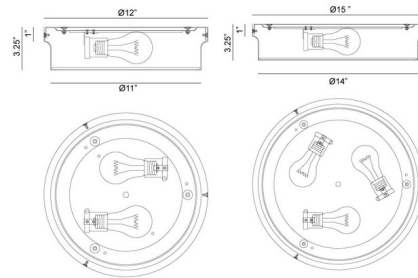

### Specifications

COLOR . . . . . Frosted  
BODY FINISH . . . . . Chrome  
WATTAGE . . . . . 16W  
DIMMER . . . . . Standard 120V  
DIMENSIONS . . . . . 12"W x 3.25"H  
BULB NOT INCLUDED . . . . . 2 x A19/Medium (E26)/8W/120V LED  
OTHER BULB OPTIONS . . . . . 2 x A19/Medium (E26)/60W/120V Incandescent