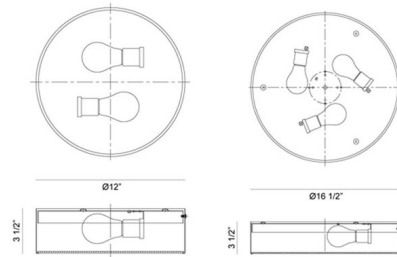

Shown in chrome / frosted

Specifications

COLOR Frosted
BODY FINISH Chrome
WATTAGE 16W
DIMMER Standard 120V
DIMENSIONS 12\"W x 3.5\"H
BULB NOT INCLUDED 2 x A19/Medium (E26)/8W/120V LED
OTHER BULB OPTIONS 2 x A19/Medium (E26)/60W/120V Incandescent