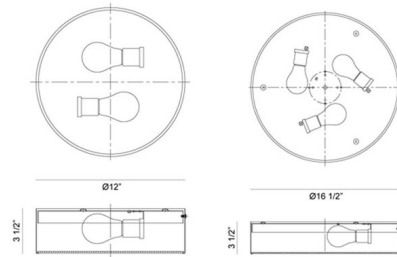

Specifications

COLOR . . . . . Frosted
BODY FINISH . . . . . Chrome
WATTAGE 16W
DIMMER . . . . . Standard 120V
DIMENSIONS . . . . . 12\"W x 3.5\"H
BULB NOT INCLUDED . . . . . 2 x A19/Medium (E26)/8W/120V LED
OTHER BULB OPTIONS . . . . . 2 x A19/Medium (E26)/60W/120V Incandescent

CLICK TO VIEW PRODUCT

Notes: