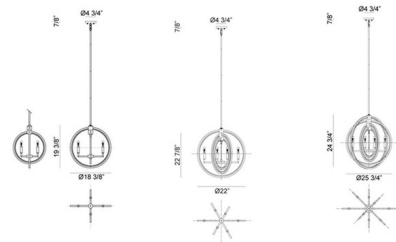

Description

Odyssey Chandelier brings a sophisticated and distinctive look to any room of your home. Thin rings of Aged Gold Brass are complimented with contrasting thick Black rings. Available in three sizes. 12 feet of wire and one 6 inch and three 12 inch rods to customize length.

Specifications

COLOR	N/A
BODY FINISH	Black
WATTAGE	160W
DIMMER	Standard 120V
DIMENSIONS	42"L x 18.37"W x 19.37"H
BULB NOT INCLUDED	4 x B10/Candelabra (E12)/40W/120V Incandescent

Shown in black

CLICK TO VIEW PRODUCT