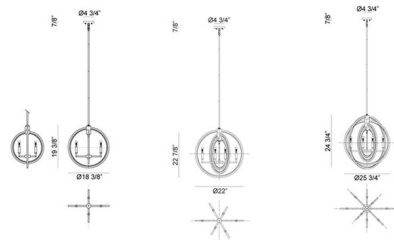

Description

Odyssey Chandelier brings a sophisticated and distinctive look to any room of your home. Thin rings of Aged Gold Brass are complimented with contrasting thick Black rings. Available in three sizes. 12 feet of wire and one 6 inch and three 12 inch rods to customize length.

Specifications

COLOR	N/A
BODY FINISH	Black
WATTAGE	160W
DIMMER	Standard 120V
DIMENSIONS	42"L x 18.37"W x 19.37"H
BULB NOT INCLUDED	4 x B10/Candelabra (E12)/40W/120V Incandescent

Shown in black

CLICK TO VIEW PRODUCT