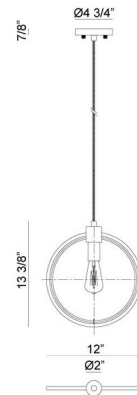

### Specifications

COLOR	N/A
BODY FINISH	Black
WATTAGE	60W
DIMMER	Standard 120V
DIMENSIONS	144"L x 12"W x 13.37"H x 2"D
BULB NOT INCLUDED	1 x Edison/Medium (E26)/60W/120V Incandescent

Shown in black

CLICK TO VIEW PRODUCT