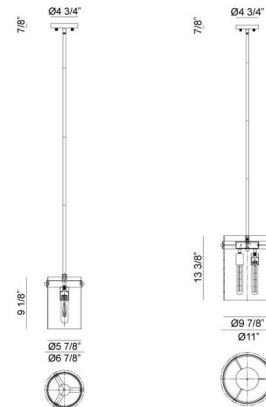

Description

Zale Pendant is a sleek traditional piece, perfect in any room of your home. The Black or Chrome finish is hugged by Clear glass. Available in two sizes. Includes one 6 inch and three 12 inch rods to customize length. Canopy: 4.75 diameter.

Specifications

COLOR Clear
BODY FINISH Chrome
WATTAGE 60W
DIMMER Standard 120V
DIMENSIONS 42"L x 6.87"W x 9.12"H
BULB NOT INCLUDED 1 x Edison/Medium (E26)/60W/120V Incandescent

Shown in chrome / clear

CLICK TO VIEW PRODUCT