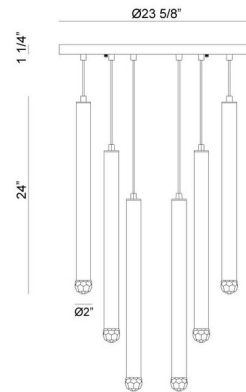

CLICK TO VIEW PRODUCT

Notes: