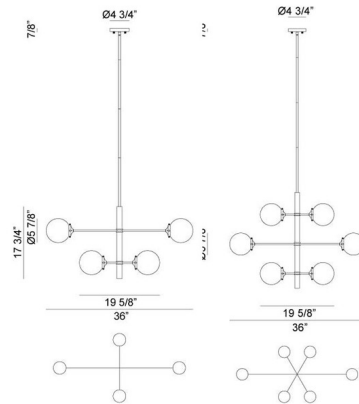

Description

Enchant Chandelier has a mid-century vibe with a contemporary look, perfect in any room of your home. Features Opal or Clear globe glass shades. Available with Black rods and arms with Aged Gold Brass details in two sizes. Includes 12 feet of wire and one 6 inch and three 12 inch rods to customize length.

Shown in aged gold brass / opal

Specifications

COLOR	Opal
BODY FINISH	Aged Gold Brass
WATTAGE	240W
DIMMER	Standard 120V
DIMENSIONS	42"L x 36"W x 25.62"H x 19.62"D
BULB NOT INCLUDED	6 x G16.5/Candelabra (E12)/40W/120V Incandescent